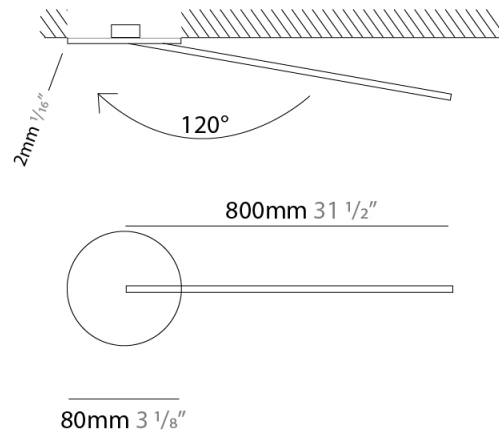

SPILLO 1 ROD RECESSED

D46025- _____ - _____
base number   Color   Finish
                                         Temperature   Options

1. To build a product code in our configurator select the specify button on the base model # product page
2. To build a manual product code on this datasheet choose from the options listed below in blue font and add the suffix to the base model #

GENERAL

Series: Spillo
Subseries: Spillo 1 Rod
Brand: Icone
Division: Design
Mounting Type: Recessed
Mounting Location: Wall
Subcategory: Ambient

PHYSICAL

Shape: Rectangle
Width (mm): 50
Width (in): 1 ¹⁵/₁₆
Height (mm): 800
Height (in): 31 1/2
Light Distribution: Adjustable
Fixture Finish: WHI / BLK / CHR / BGD
Fixture Material: Brass

ELECTRICAL

Lamp Type: LED
Total Output Wattage (W): 10.56
Dimming: 0-10V Dimming
Driver Included: No
Driver Location: Remote
Driver Type: Constant Voltage - 120Vac
Driver Class: Class 2
Input Voltage (V): 120
Output Voltage (V): 12
Upon Request: (Not included, see components) 0-10Vdc dimming / 277Vac

LED

Color Temperature (°K): 2700 / 3000
Nominal Lumen (lm): 880
CRI: >90 CRI
Lamp Life (hrs): 50000

OPTICAL

Adjustability: Tilt 120°

RATINGS AND CERTIFICATIONS

Certified By: Certified for North American Standards
IP rating: IP20