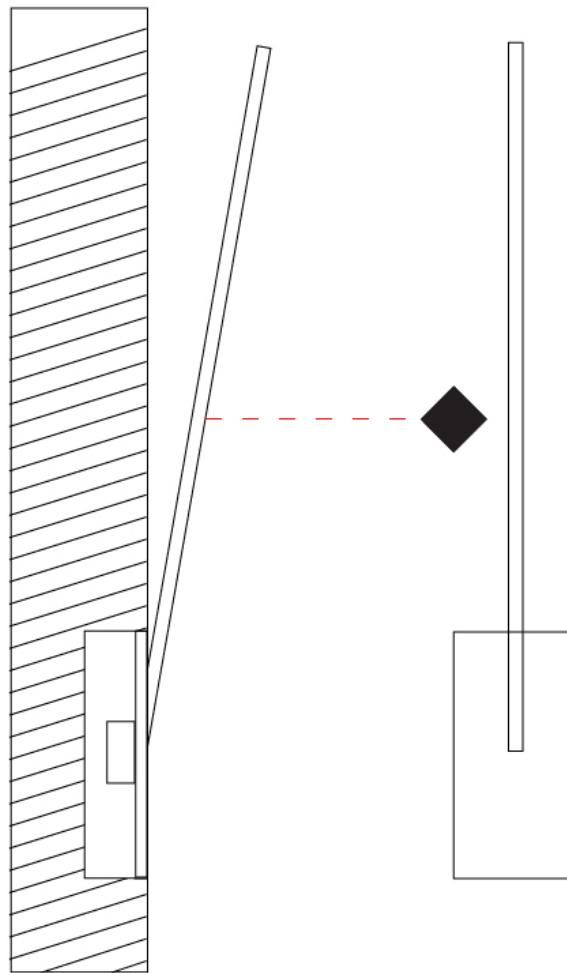

SPILLO 1 ROD RECESSED

D46018-

PROJECT

TYPE

SPECIFIER

QUANTITY

DATE

D