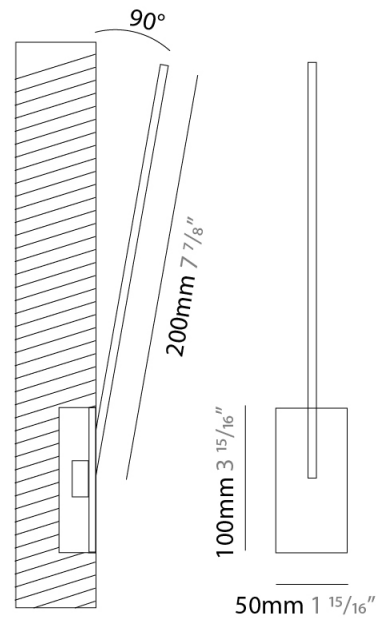

SPILLO 1 ROD RECESSED

D46012- -

base number   Color   Finish
Temperature   Options

1. To build a product code in our configurator select the specify button on the base model # product page
2. To build a manual product code on this datasheet choose from the options listed below in blue font and add the suffix to the base model #

GENERAL

Series: Spillo
Subseries: Spillo 1 Rod
Brand: Icone
Division: Design
Mounting Type: Recessed
Mounting Location: Wall
Subcategory: Ambient

PHYSICAL

Shape: Rectangle
Width (mm): 50
Width (in): 1 ¹⁵/₁₆
Height (mm): 200
Height (in): 7 ⁷/₈
Light Distribution: Adjustable
Fixture Finish: WHI / BLK / CHR / BGD
Fixture Material: Brass

ELECTRICAL

Lamp Type: LED
Total Output Wattage (W): 2.64
Dimming: 0-10V Dimming
Driver Included: No
Driver Location: Remote
Driver Type: Constant Voltage - 120 / 277Vac
Driver Class: Class 2
Input Voltage (V): 120 - 277
Output Voltage (V): 12
Upon Request: (Not included, see components) 0-10Vdc dimming / 277Vac

LED

Color Temperature (°K): 2700 / 3000
Nominal Lumen (lm): 220
CRI: >90 CRI
Lamp Life (hrs): 50000

OPTICAL

Adjustability: Tilt 120°

RATINGS AND CERTIFICATIONS

Certified By: Certified for North American Standards
IP rating: IP20