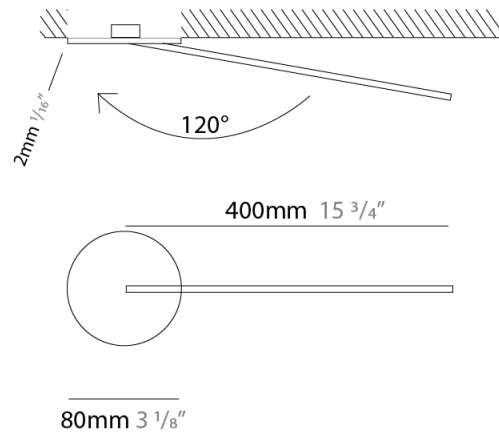

PROJECT	_____
TYPE	_____
SPECIFIER	_____
QUANTITY	_____
DATE	_____

SPILLO 1 ROD ROUND BASE RECESSED

D46022- _____ - _____
base number   Color   Finish
                          Temperature   Options

1. To build a product code in our configurator select the specify button on the base model # product page
2. To build a manual product code on this datasheet choose from the options listed below in blue font and add the suffix to the base model #

GENERAL

Series: Spillo
Subseries: Spillo 1 Rod Round Base
Brand: Icone
Division: Design
Mounting Type: Recessed
Mounting Location: Wall
Subcategory: Ambient

PHYSICAL

Shape: Rectangle
Width (mm): 50
Width (in): 1 ¹⁵/₁₆
Height (mm): 400
Height (in): 15 ³/₄
Light Distribution: Adjustable
Fixture Finish: WHI / BLK / CHR / BGD
Fixture Material: Brass

ELECTRICAL

Lamp Type: LED
Total Output Wattage (W): 4.8
Dimming: 0-10V Dimming
Driver Included: No
Driver Location: Remote
Driver Type: Constant Voltage - 120Vac
Driver Class: Class 2
Input Voltage (V): 120
Output Voltage (V): 12
Upon Request: (Not included, see components) 0-10Vdc dimming / 277Vac

LED

Color Temperature (°K): 2700 / 3000
Nominal Lumen (lm): 440
CRI: >90 CRI
Lamp Life (hrs): 50000

OPTICAL

Adjustability: Tilt 120°

RATINGS AND CERTIFICATIONS

Certified By: Certified for North American Standards
IP rating: IP20