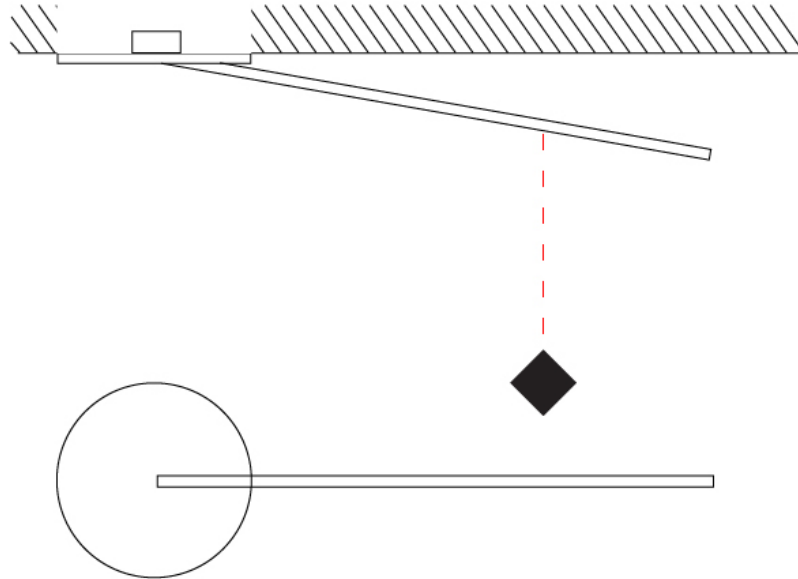

SPILO 1 ROD RECESSED

D46020-

PROJECT

TYPE

SPECIFIER

QUANTITY

DATE

D