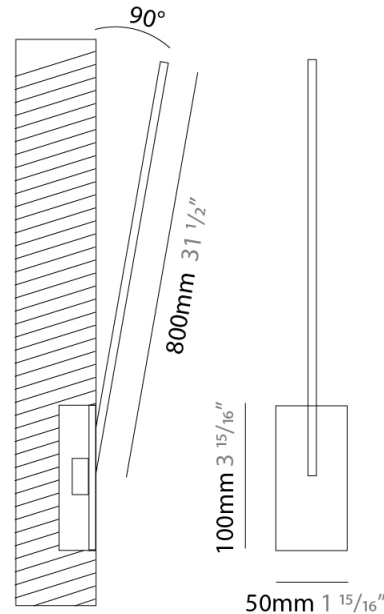

PROJECT
TYPE
SPECIFIER
QUANTITY
DATE

SPILLO 1 ROD RECESSED

D46018- -
base number   Color   Finish
                         Temperature   Options

1. To build a product code in our configurator select the specify button on the base model # product page
2. To build a manual product code on this datasheet choose from the options listed below in blue font and add the suffix to the base model #

GENERAL

Series: Spillo
Subseries: Spillo 1 Rod
Brand: Icone
Division: Design
Mounting Type: Recessed
Mounting Location: Wall
Subcategory: Ambient

PHYSICAL

Shape: Rectangle
Width (mm): 50
Width (in): 1 15/16
Height (mm): 800
Height (in): 31 1/2
Light Distribution: Adjustable
Fixture Finish: WHI / BLK / CHR / BGD
Fixture Material: Brass

ELECTRICAL

Lamp Type: LED
Total Output Wattage (W): 10.56
Dimming: 0-10V Dimming
Driver Included: No
Driver Location: Remote
Driver Type: Constant Voltage - 120Vac
Driver Class: Class 2
Input Voltage (V): 120
Output Voltage (V): 12
Upon Request: (Not included, see components) 0-10Vdc dimming / 277Vac

LED

Color Temperature (°K): 2700 / 3000
Nominal Lumen (lm): 880
CRI: >90 CRI
Lamp Life (hrs): 50000

OPTICAL

Adjustability: Tilt 120°

RATINGS AND CERTIFICATIONS

Certified By: Certified for North American Standards
IP rating: IP20