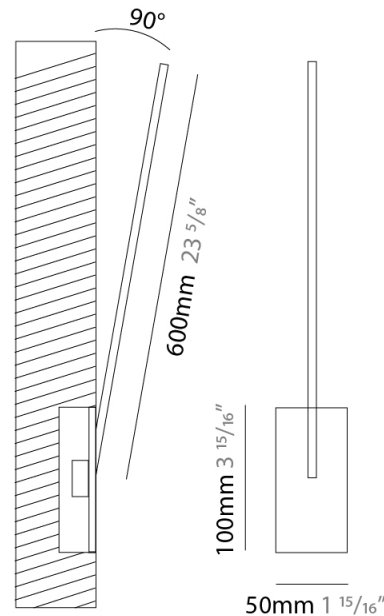

PROJECT	_____
TYPE	_____
SPECIFIER	_____
QUANTITY	_____
DATE	_____

SPILLO 1 ROD RECESSED

D46016- _____ - _____
base number   Color   Finish
                                         Temperature   Options

1. To build a product code in our configurator select the specify button on the base model # product page
2. To build a manual product code on this datasheet choose from the options listed below in blue font and add the suffix to the base model #

GENERAL

Series: Spillo
Subseries: Spillo 1 Rod
Brand: Icone
Division: Design
Mounting Type: Recessed
Mounting Location: Wall
Subcategory: Ambient

PHYSICAL

Shape: Rectangle
Width (mm): 50
Width (in): 1 15/16
Height (mm): 600
Height (in): 23 5/8
Light Distribution: Adjustable
Fixture Finish: WHI / BLK / CHR / BGD
Fixture Material: Brass

ELECTRICAL

Lamp Type: LED
Total Output Wattage (W): 7.92
Dimming: 0-10V Dimming
Driver Included: No
Driver Location: Remote
Driver Type: Constant Voltage - 120Vac
Driver Class: Class 2
Input Voltage (V): 120
Output Voltage (V): 12
Upon Request: (Not included, see components) 0-10Vdc dimming / 277Vac

LED

Color Temperature (°K): 2700 / 3000
Nominal Lumen (lm): 660
CRI: >90 CRI
Lamp Life (hrs): 50000

OPTICAL

Adjustability: Tilt 120°

RATINGS AND CERTIFICATIONS

Certified By: Certified for North American Standards
IP rating: IP20