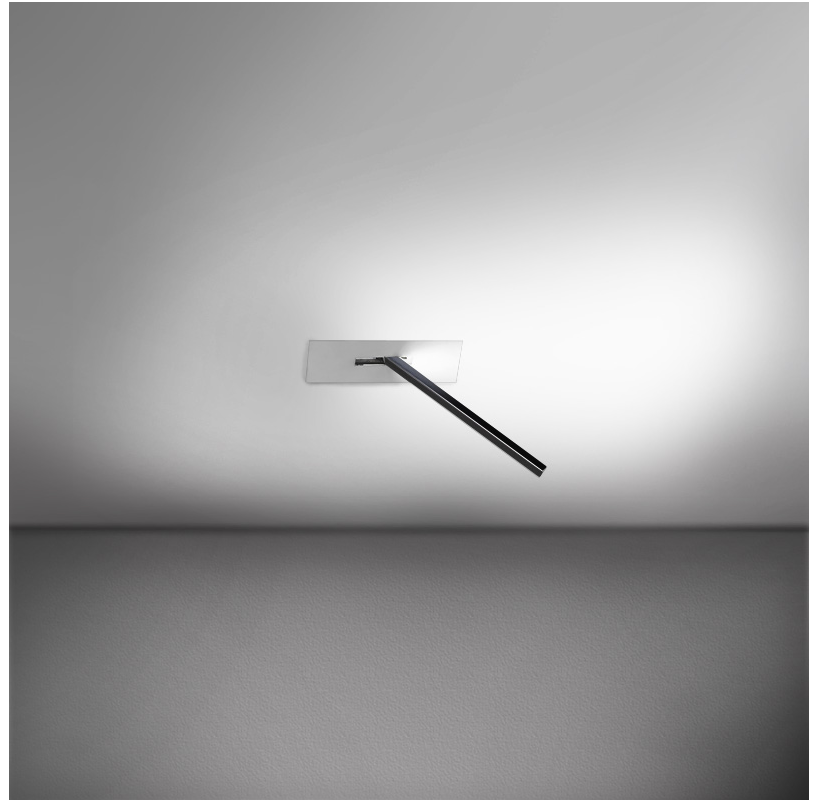

SPILLO 1 ROD RECESSED

D46012- -

base number   Color   Finish
Temperature   Options

1. To build a product code in our configurator select the specify button on the base model # product page
2. To build a manual product code on this datasheet choose from the options listed below in blue font and add the suffix to the base model #

GENERAL

Series: Spillo
Subseries: Spillo 1 Rod
Brand: Icone
Division: Design
Mounting Type: Recessed
Mounting Location: Wall
Subcategory: Ambient

PHYSICAL

Shape: Rectangle
Width (mm): 50
Width (in): 1 ¹⁵/₁₆
Height (mm): 200
Height (in): 7 ⁷/₈
Light Distribution: Adjustable
Fixture Finish: WHI / BLK / CHR / BGD
Fixture Material: Brass

ELECTRICAL

Lamp Type: LED
Total Output Wattage (W): 2.64
Dimming: 0-10V Dimming
Driver Included: No
Driver Location: Remote
Driver Type: Constant Voltage - 120 / 277Vac
Driver Class: Class 2
Input Voltage (V): 120 - 277
Output Voltage (V): 12
Upon Request: (Not included, see components) 0-10Vdc dimming / 277Vac

LED

Color Temperature (°K): 2700 / 3000
Nominal Lumen (lm): 220
CRI: >90 CRI
Lamp Life (hrs): 50000

OPTICAL

Adjustability: Tilt 120°

RATINGS AND CERTIFICATIONS

Certified By: Certified for North American Standards
IP rating: IP20